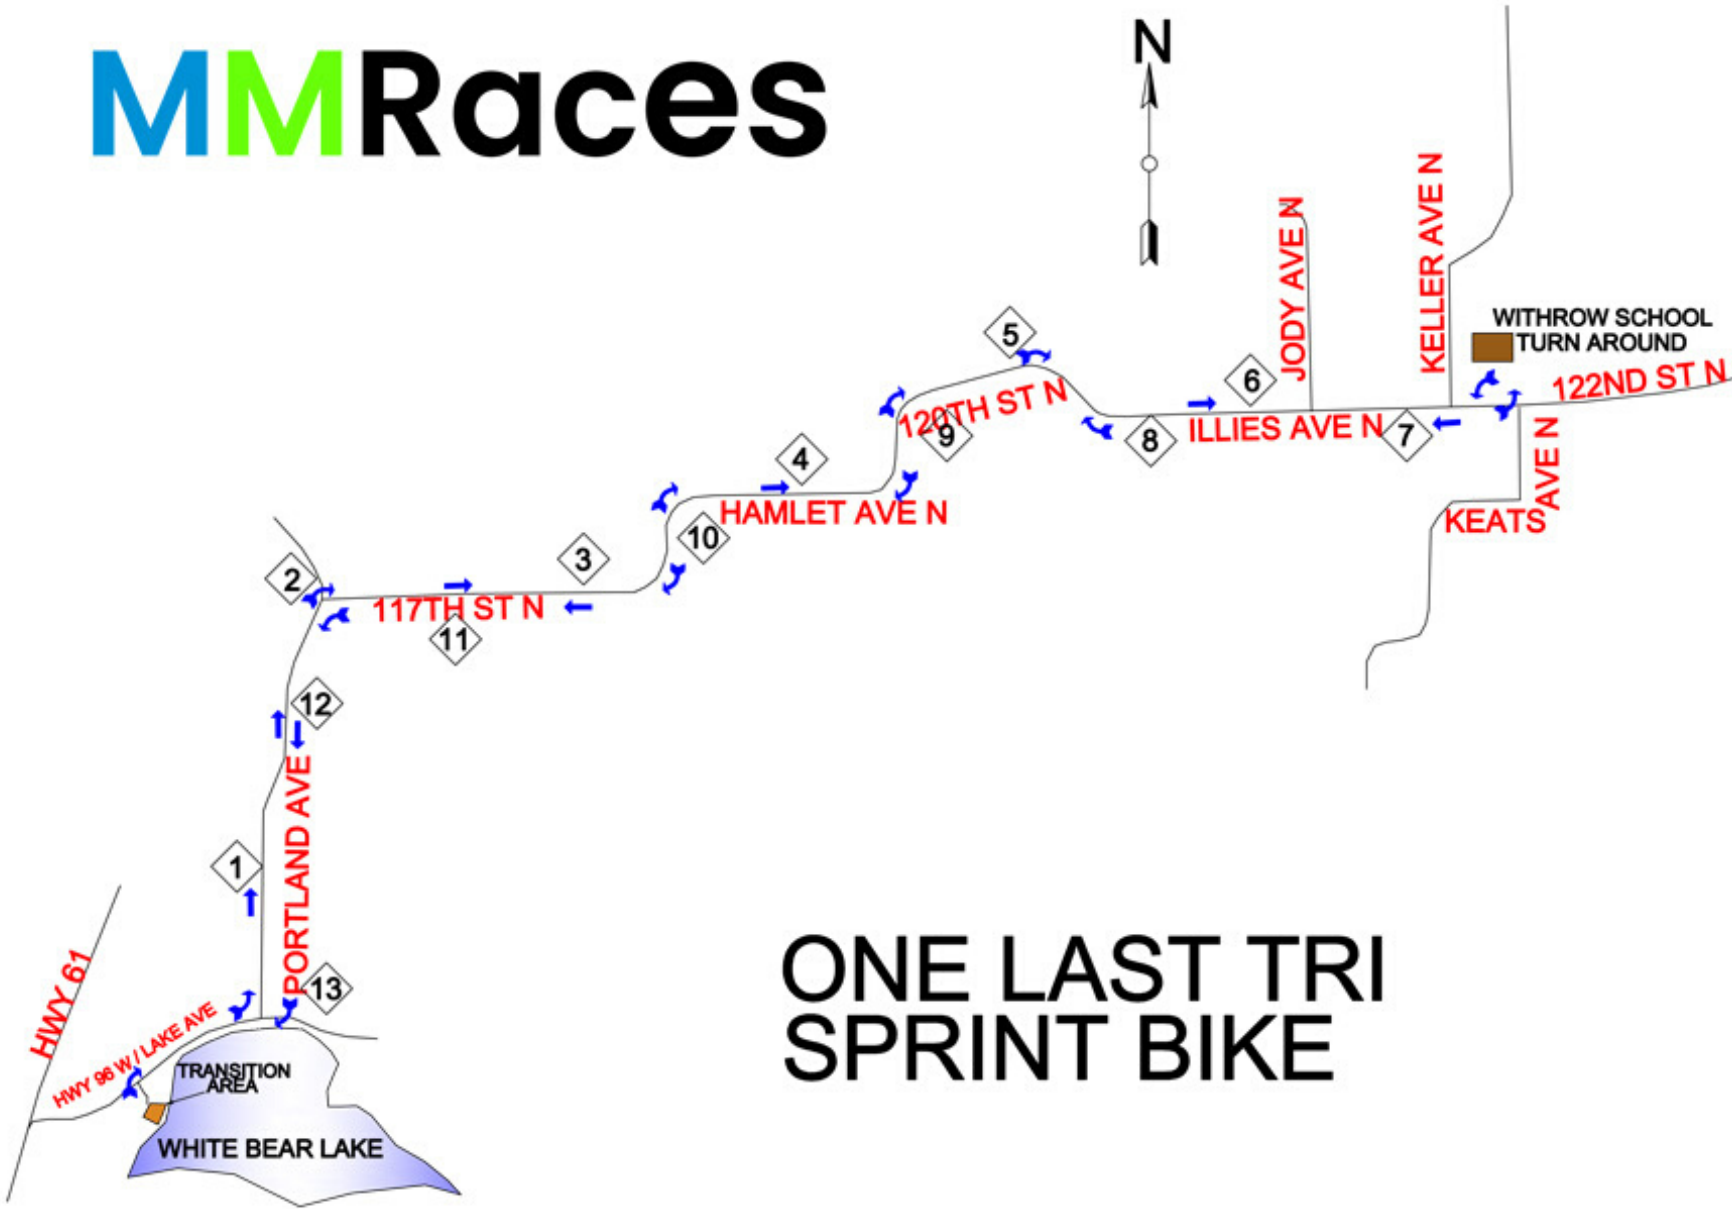

ONE LAST TRI  
**MM**Races

## ONE LAST TRI SPRINT BIKE

## SPRINT RUN ROUTE

- South on bike path
- Right on 11th St
- Left on Johnson Ave
- Left on 10th St
- Right on Lake Ave
- Turn around at Hwy 61

## OLYMPIC RUN ROUTE

- Follow Sprint Run Route to Hwy 61
- Left along Hwy 61
- Left onto Lake Ave South
- Left on South Shore Blvd
- Left into Bellaire Beach Parking Lot
- Turn around in parking lot